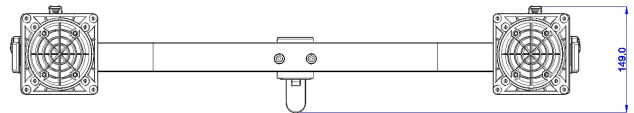

Stream Crossbeam With Through Desk Fixing

Product Specification

Product code	CMS3124 – Black – Through Desk
Weight capacity	6kg (Per Monitor)
Max Screen Size	27"
VESA	75mm & 100mm VESA compliant
Movement	Height adjustment, VESA tilt, and VESA rotate
Height adjustment	Max height adjustment 275mm – Post Height 400mm
Tilt	75 degrees up / 75 degrees down (170 degrees total)

Additional Information

Crossbeam solution for two monitors with quick release

Quick and easy set up

Easy disassembly aids recycling

98% of single material is used in manufacturing

Quick Release VESA Head

Available in a choice of 3 colours: