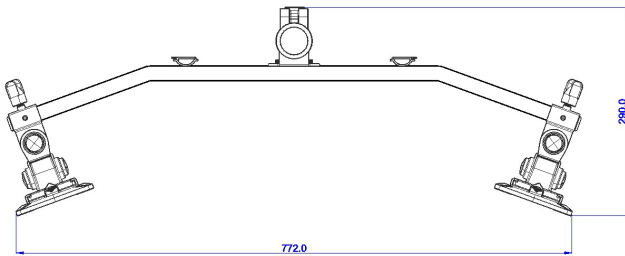

Stream Crossbeam With Through Desk Fixing

Product Specification

Product code	CMS3124 – Black – Through Desk
Weight capacity	6kg (Per Monitor)
Max Screen Size	27"
VESA	75mm & 100mm VESA compliant
Movement	Height adjustment, VESA tilt, and VESA rotate
Height adjustment	Max height adjustment 275mm – Post Height 400mm
Tilt	75 degrees up / 75 degrees down (170 degrees total)

Additional Information

Crossbeam solution for two monitors with quick release

Quick and easy set up

Easy disassembly aids recycling

98% of single material is used in manufacturing

Quick Release VESA Head

Available in a choice of 3 colours: