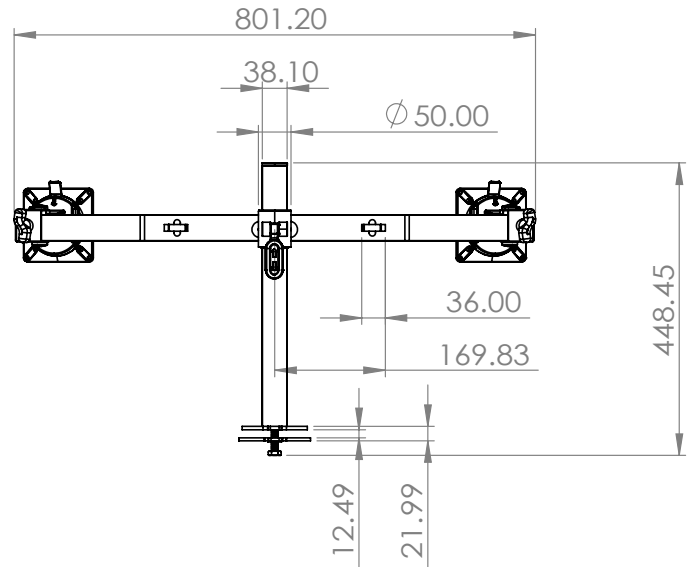

Stream Crossbeam With Through Desk Fixing

Product Specification

Product code	CMS3124 – Black – Through Desk
Weight capacity	6kg (Per Monitor)
Max Screen Size	27"
VESA	75mm & 100mm VESA compliant
Movement	Height adjustment, VESA tilt, and VESA rotate
Height adjustment	Max height adjustment 275mm – Post Height 400mm
Tilt	75 degrees up / 75 degrees down (170 degrees total)

Additional Information

Crossbeam solution for two monitors with quick release

Quick and easy set up

Easy disassembly aids recycling

98% of single material is used in manufacturing

Quick Release VESA Head

Available in a choice of 3 colours: